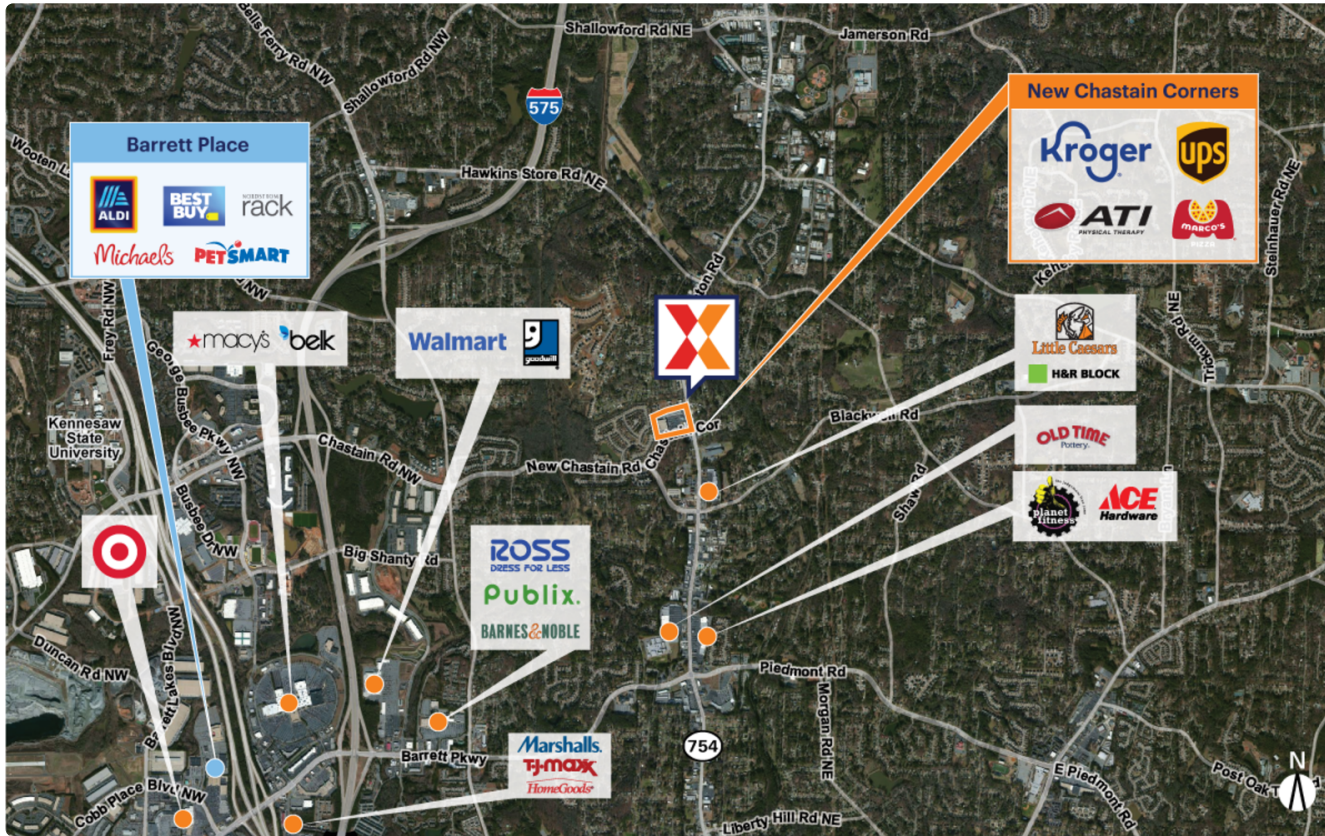

# New Chastain Corners

3595 Canton Road | Marietta, GA 30066

Cobb County Atlanta-Sandy Springs-Roswell, GA 113,079 Sq Ft

34.0389, -84.5302

Demographics	1 Mile	3 Miles	5 Miles
Population	6,711	69,401	198,707
Daytime Pop.	8,488	74,120	232,147
Households	2,377	25,404	74,976
Income	\$145,920	\$130,203	\$134,055

Source: Synergos Technologies, Inc. 2024

Kroger-anchored center with top national brands including ATI Physical Therapy, Marco's Pizza & The UPS Store

Surrounded by an affluent, educated market with an average household income of \$130K+ and 45% with a college education within a 3-mile radius

Benefits from a strong daytime population of 74K+ within 3 miles

High visibility from 27K+ vehicles daily on Canton Rd NE (Kalibrate 2025)

Located ¼ mile from Blackwell Elementary School with 685 students (Nat'l Ctr for Education Statistics '23-'24)

# New Chastain Corners

3595 Canton Road | Marietta, GA 30066

Cobb County Atlanta-Sandy Springs-Roswell, GA 113,079 Sq Ft

34.0389, -84.5302